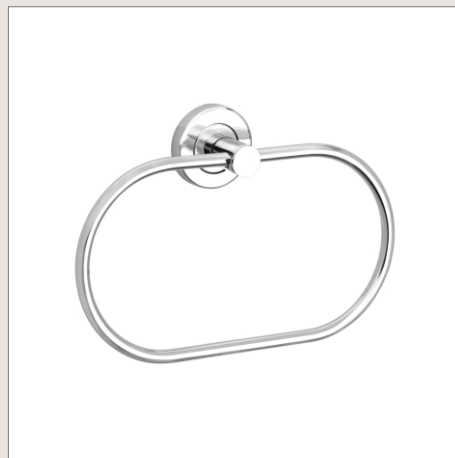

AISI 202 Stainless Steel Accessories

MLRD0001

NAPKIN RING
round ring

[₹ 340]

MLHF0002

NAPKIN RING
half square ring

[₹ 340]

MLSQ0003

NAPKIN RING
square ring

[₹ 340]

MLTR0004

NAPKIN RING
triangle ring

[₹ 340]

MLOL0005

NAPKIN RING
oval ring

[₹ 340]

MLTB

TOWEL BAR

MLTB1206 | TOWEL BAR 12" [₹ 460]
MLTB1806 | TOWEL BAR 18" [₹ 520]
MLTB2406 | TOWEL BAR 24" [₹ 570]

MLMS2101

2-in-ONE MULTISHELF
15" x 5" single shelf with 3 slidable hooks
[₹ 1925]

MLMS3101

3-in-ONE MULTISHELF
15" x 5" double shelf
[₹ 2695]