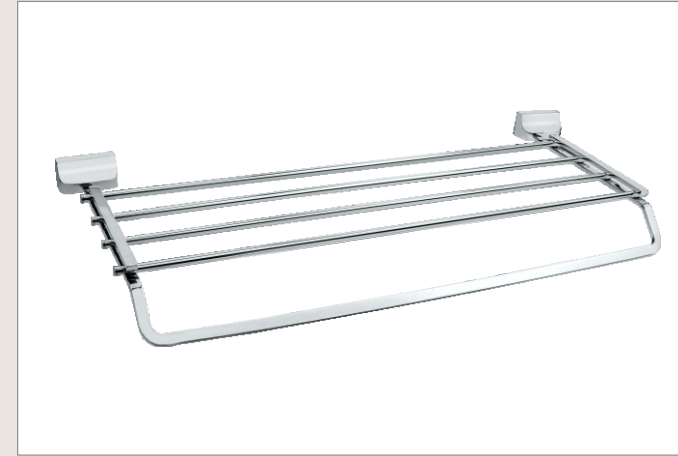

CLPH0007

TOILET ROLL HOLDER
with flap

[₹ 1155]

CLTR

TOWEL RACK

CLTR2401 | TOWEL RACK 24" [₹ 3860]
CLTR1801 | TOWEL RACK 18" [₹ 3520]

CLTB

TOWEL BAR