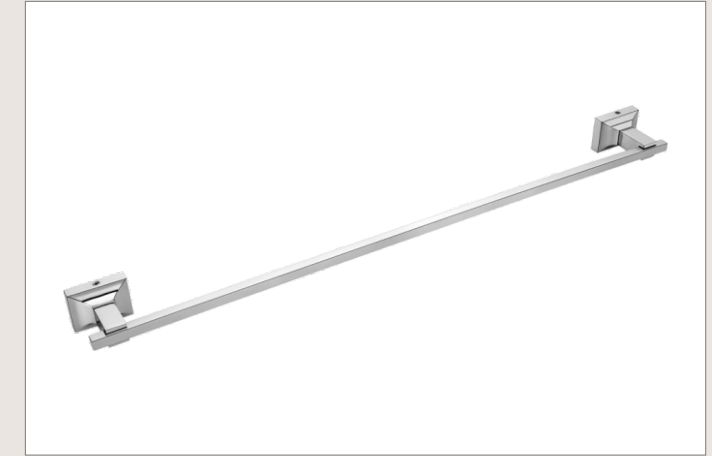

TOWEL RACK

ENTR2401 | TOWEL RACK 24" [₹ 3810]

ENTR1801 | TOWEL RACK 18" [₹ 3735]

ENTB

TOWEL BAR

ENTB2402 | TOWEL BAR 24" [₹ 2160]

ENTB1802 | TOWEL BAR 18" [₹ 1845]

ENDS0009