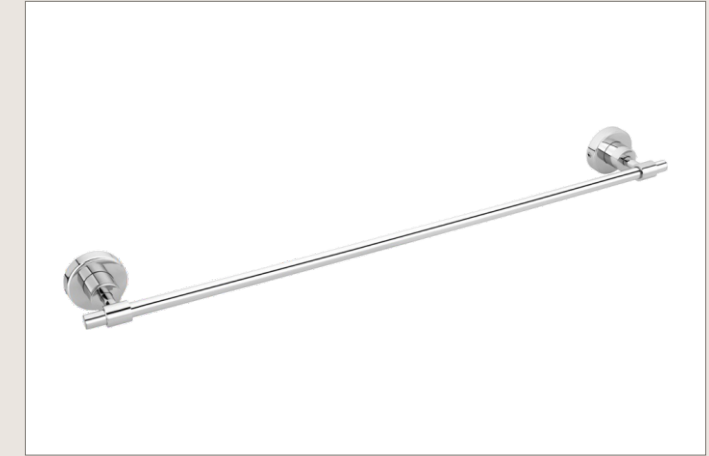

LIQ. SOAP DISPENSER

with frosted glass bottle

[₹ 1620]

ERPH0007

TOILET ROLL HOLDER

with flap

[₹ 1120]

ERTR

TOWEL RACK

ERTR2401 | TOWEL RACK 24" [₹ 4560]
ERTR1801 | TOWEL RACK 18" [₹ 4225]

ERTB

TOWEL BAR

ERTB2402 | TOWEL BAR 24" [₹ 1370]
ERTB1802 | TOWEL BAR 18" [₹ 1235]

ERDS0009

DUAL SOAP DISH

[₹ 1715]

ERST0010

SOAP DISH + TUMBLER HOLDER

with chromed 304 steel tumbler

[₹ 1885]

Featuring an Elegant Design, the range EON includes Chrome Finishing in standard and extended heights of Quality, plus wall mounted soap dish and other accessories, ensuring that there is accessories solution for all types of bathrooms.