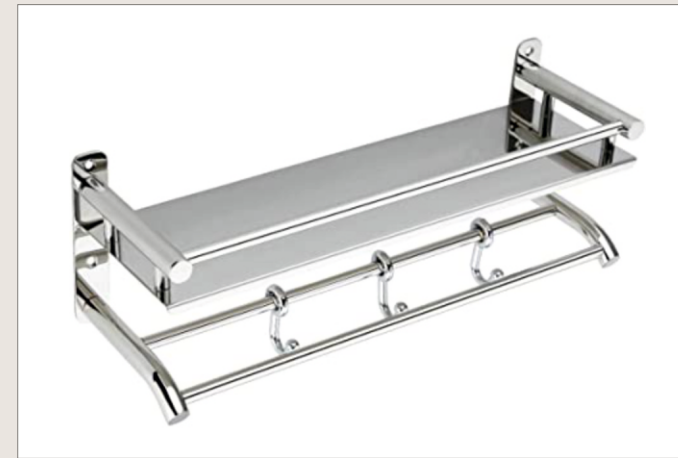

NAPKIN RING
square ring

[₹ 340]

MLTR0004

NAPKIN RING
triangle ring

[₹ 340]

MLOL0005

NAPKIN RING
oval ring

[₹ 340]

MLTB

TOWEL BAR

MLTB1206 | TOWEL BAR 12" [₹ 460]
MLTB1806 | TOWEL BAR 18" [₹ 520]
MLTB2406 | TOWEL BAR 24" [₹ 570]

MLMS2101

2-in-ONE MULTISHELF
15" x 5" single shelf with 3 slidable hooks
[₹ 1925]

MLMS3101

3-in-ONE MULTISHELF
15" x 5" double shelf
[₹ 2695]