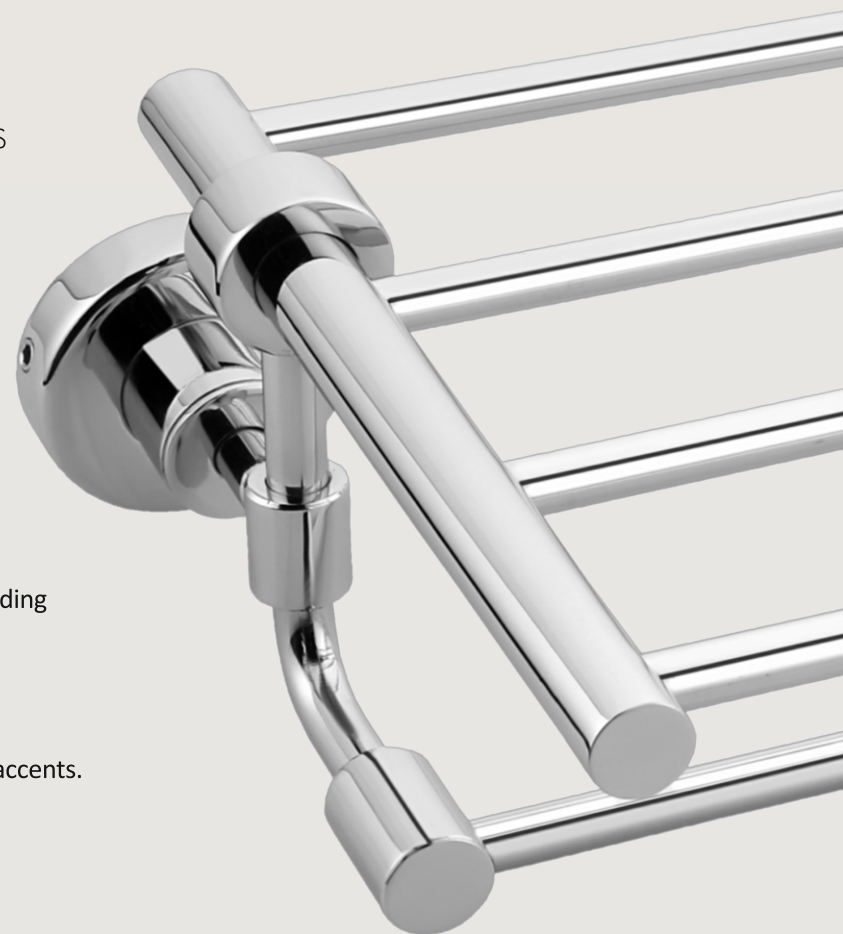

AISI 304 STAINLESS STEEL BATH ACCESSORIES

The contemporary design aesthetic is no longer arrogant. It is broad, eclectic and continually evolving. Today, contemporary combines influences of international and individual characteristic design. Tomorrow's contemporary may merge minimal functionality with rich texture, ornate detail and natural materials. Contemporary design is of the moment, reflecting and responding to the complexity of rejuvenate the world.

Complete your bathroom design with these luxury accessory accents.