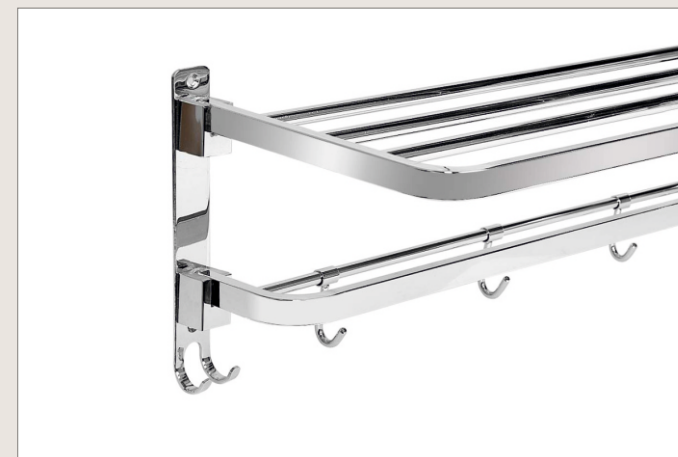

MLTB

TOWEL BAR

MLTB1206 | TOWEL BAR 12" [₹ 460]
MLTB1806 | TOWEL BAR 18" [₹ 520]
MLTB2406 | TOWEL BAR 24" [₹ 570]

MLMS2101

2-in-ONE MULTISHELF
15" x 5" single shelf with 3 slidable hooks
[₹ 1925]

MLMS3101

3-in-ONE MULTISHELF
15" x 5" double shelf
[₹ 2695]

MLFR

FOLDING TOWEL RACK STANDARD

MLFR224 | TOWEL RACK 24" [₹ 2070]
MLFR218 | TOWEL RACK 18" [₹ 2010]

MLFR324

FOLDING TOWEL RACK 24"
chromed 304
[₹ 2475]

MLFR424

FOLDING TOWEL RACK 24"
chromed 304

[₹ 3135]