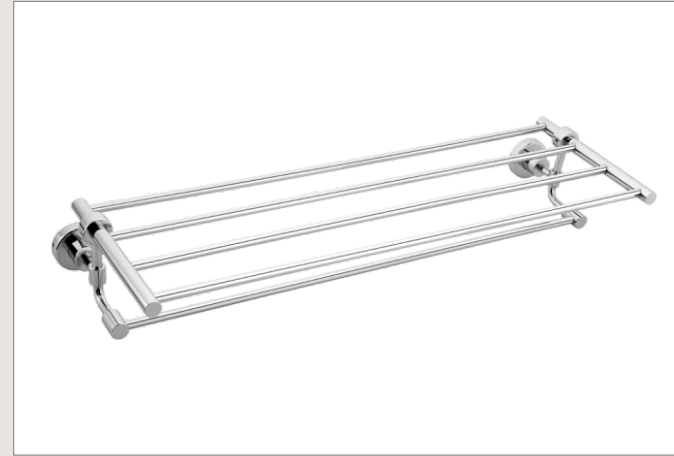

LIQ. SOAP DISPENSER

with frosted glass bottle

[₹ 1620]

ERPH0007

TOILET ROLL HOLDER

with flap

[₹ 1120]

ERTR

TOWEL RACK

ERTR2401 | TOWEL RACK 24" [₹ 4560]
ERTR1801 | TOWEL RACK 18" [₹ 4225]

ERTB

TOWEL BAR

ERTB2402 | TOWEL BAR 24" [₹ 1370]
ERTB1802 | TOWEL BAR 18" [₹ 1235]

ERDS0009

DUAL SOAP DISH

[₹ 1715]

ERST0010

SOAP DISH + TUMBLER HOLDER

with chromed 304 steel tumbler

[₹ 1885]

Featuring an Elegant Design, the range EON includes Chrome Finishing in standard and extended heights of Quality, plus wall mounted soap dish and other accessories, ensuring that there is accessories solution for all types of bathrooms.