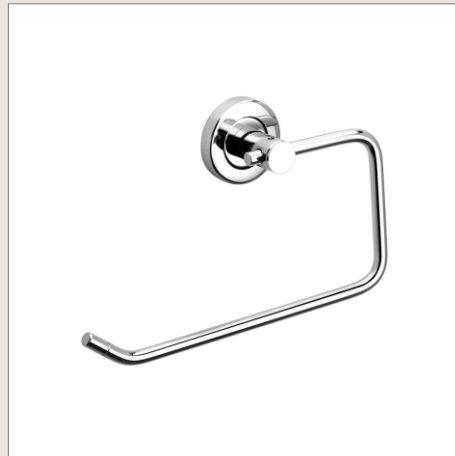

VDTR2401

TOWEL RACK 24"

[₹. 9850]

VDTB2402

TOWEL BAR 24"

[₹. 3100]

VDDS0009

DUAL SOAP DISH

[₹. 3510]

VDST0010

SOAP DISH + TUMBLER HOLDER
with frosted glass tumbler

[₹. 3410]

Featuring an Elegant Design, the range Miscellaneous includes Buff Finishing in standard and extended heights of Quality, plus wall mounted napkin rings and towel bars, ensuring that there is accessories solution for all types of bathrooms.

AISI 202 Stainless Steel Accessories

MLRD0001

NAPKIN RING
round ring

[₹ 340]

MLHF0002

NAPKIN RING
half square ring

[₹ 340]

MLSQ0003