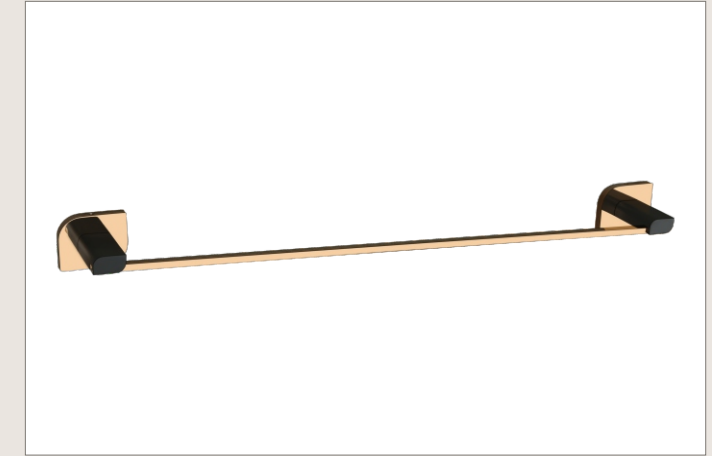

VDTR2401

TOWEL RACK 24"

[₹. 9850]

VDTB2402

TOWEL BAR 24"

[₹. 3100]

VDDS0009

DUAL SOAP DISH