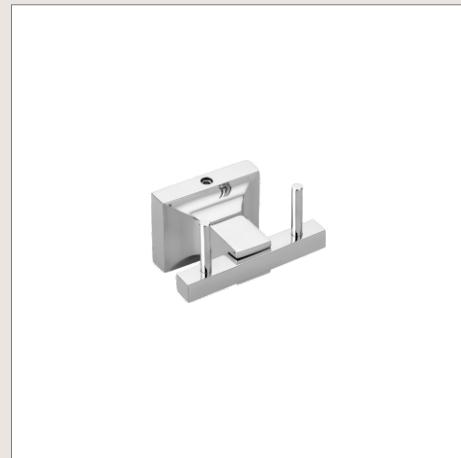

ENRH0004

ROBE HOOK

double hook

[₹ 645]