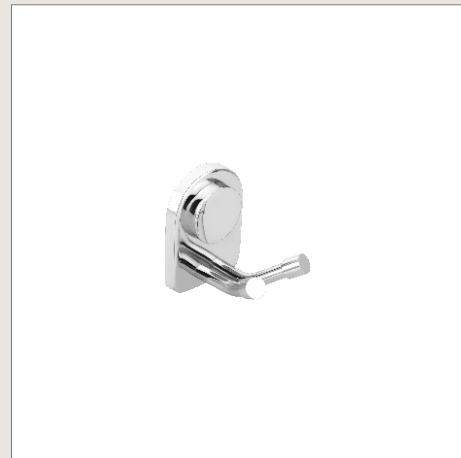

PMDS0009

DUAL SOAP DISH

[₹ 1110]

PMST0010

SOAP DISH + TUMBLER HOLDER
with frosted glass tumbler

[₹ 1315]

Featuring an Elegant Design, the range Glory includes Chrome Finishing in standard and extended heights of Quality, plus wall mounted soap dish and other accessories, ensuring that there is accessories solution for all types of bathrooms.

AISI 304 Stainless Steel Accessories
base insert cover with Brass metal

GLSD0005

SOAP DISH

[₹ 565]

GLTH0006

TUMBLER HOLDER

with chromed 304 steel tumbler

[₹ 720]

GLNR0003

NAPKIN RING

[₹ 535]

GLRH0004

ROBE HOOK

double hook

[₹ 490]

GLLS0008