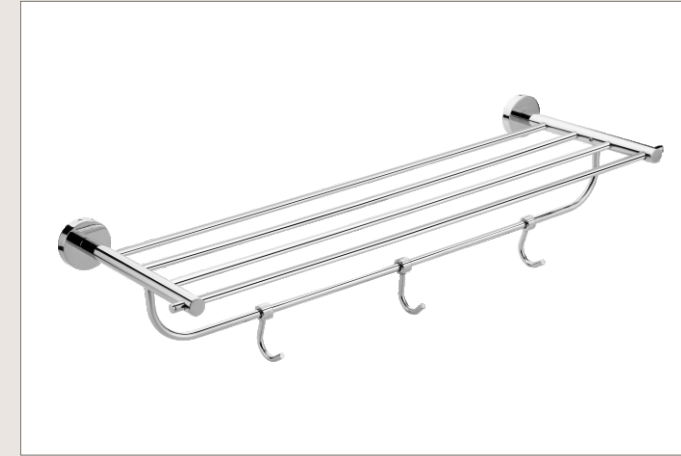

PMTR

TOWEL RACK
with 3 slidable hooks

PMTR2401 | TOWEL RACK 24" [₹ 2840]
PMTR1801 | TOWEL RACK 18" [₹ 2695]

PMTB

TOWEL BAR

PMTB2402 | TOWEL BAR 24" [₹ 1110]
PMTB1802 | TOWEL BAR 18" [₹ 1070]
PMTB1202 | TOWEL BAR 12" [₹ 1030]