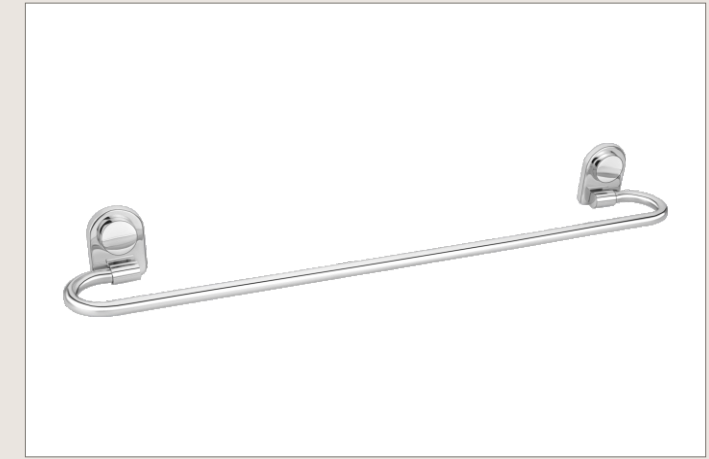

TOWEL RACK

with 3 slidable hooks

GLTR2401 | TOWEL RACK 24" [₹ 3025]

GLTR1801 | TOWEL RACK 18" [₹ 2660]

GLTB

TOWEL BAR

GLTB2402 | TOWEL BAR 24" [₹ 1135]

GLTB1802 | TOWEL BAR 18" [₹ 1030]