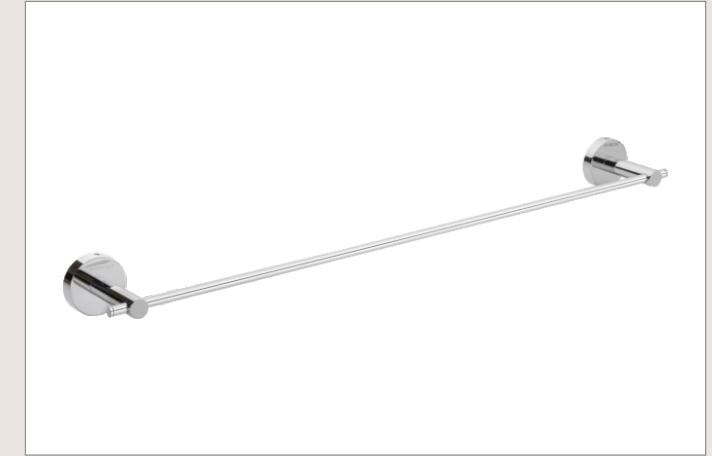

PMTR

TOWEL RACK
with 3 slidable hooks

PMTR2401 | TOWEL RACK 24" [₹ 2840]
PMTR1801 | TOWEL RACK 18" [₹ 2695]

PMTB

TOWEL BAR

PMTB2402 | TOWEL BAR 24" [₹ 1110]
PMTB1802 | TOWEL BAR 18" [₹ 1070]
PMTB1202 | TOWEL BAR 12" [₹ 1030]