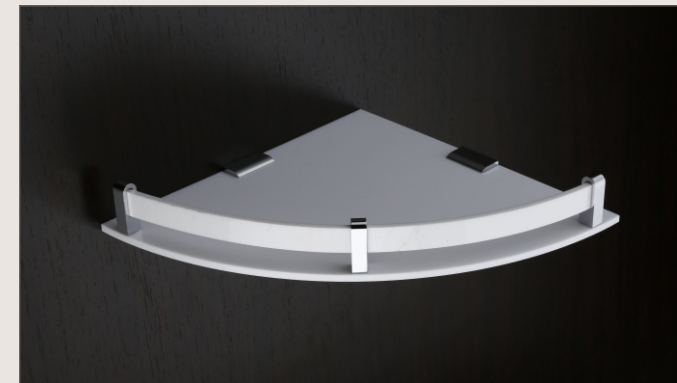

[₹ 570]

BTAC301-03

NAPKIN RING

with aluminum clamp, wall mounted

[₹ 340]

BTAC301-04

DUAL SOAP DISH

with aluminum clamp, wall mounted

[₹ 540]

Featuring Contemporary Designed, the range ACRO of Aluminum constructed with Acrylic in standard and extended heights of Quality, wall mounted corners and shelves.

Acrylic Accessories
base & structure made with Aluminum & Steel metal