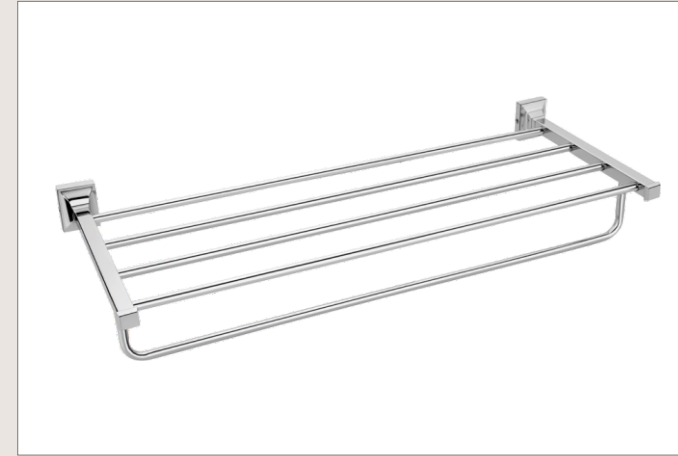

ENTR

TOWEL RACK

ENTR2401 | TOWEL RACK 24" [₹ 3810]

ENTR1801 | TOWEL RACK 18" [₹ 3735]