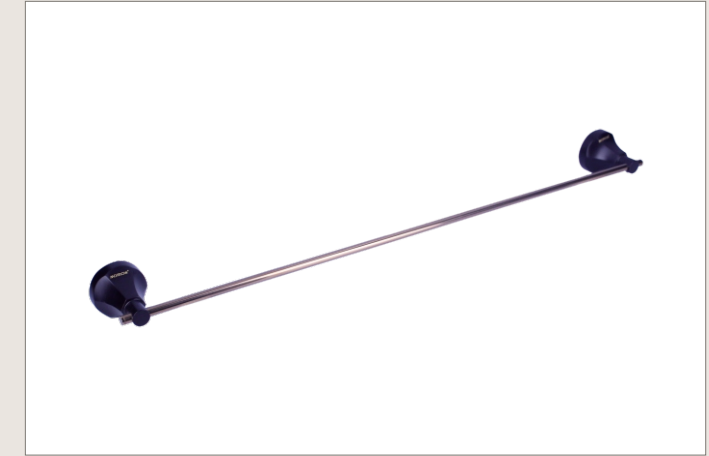

ARTB2402

TOWEL BAR 24"

[₹. 1635]