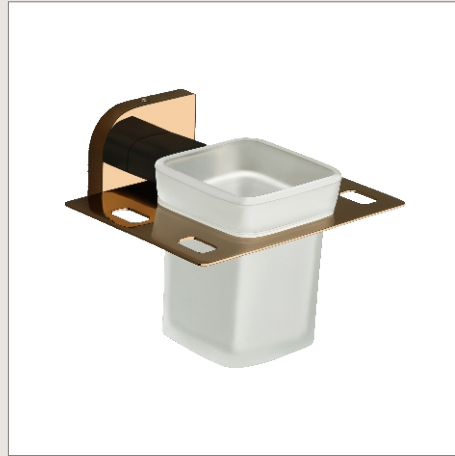

VDTH0006

TUMBLER HOLDER
with frosted glass tumbler

[₹. 1890]