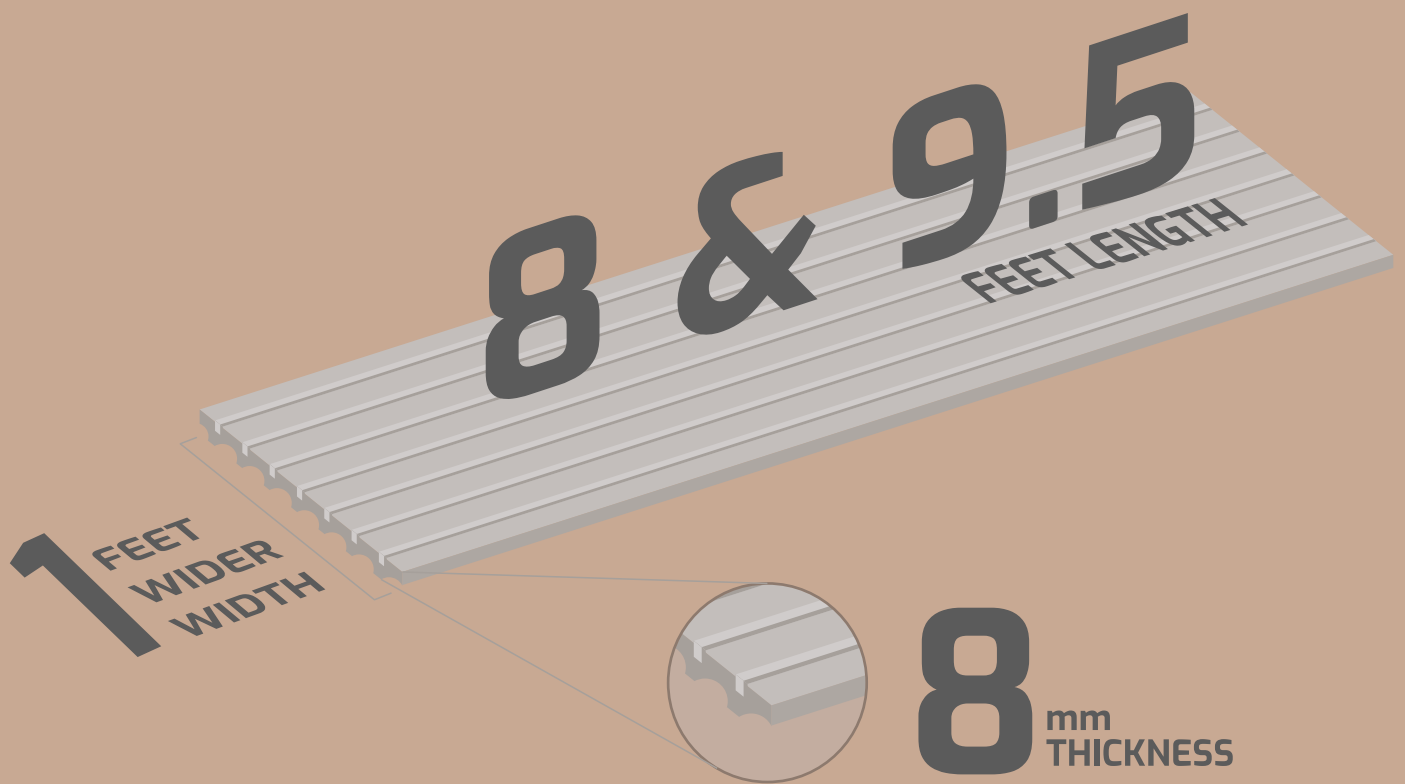

All exquisite fluted panels come with universal sizes and alignments that offer seamless fitting to all decor and surfaces, providing a luxuriously alluring design that uplifts the whole surrounding.